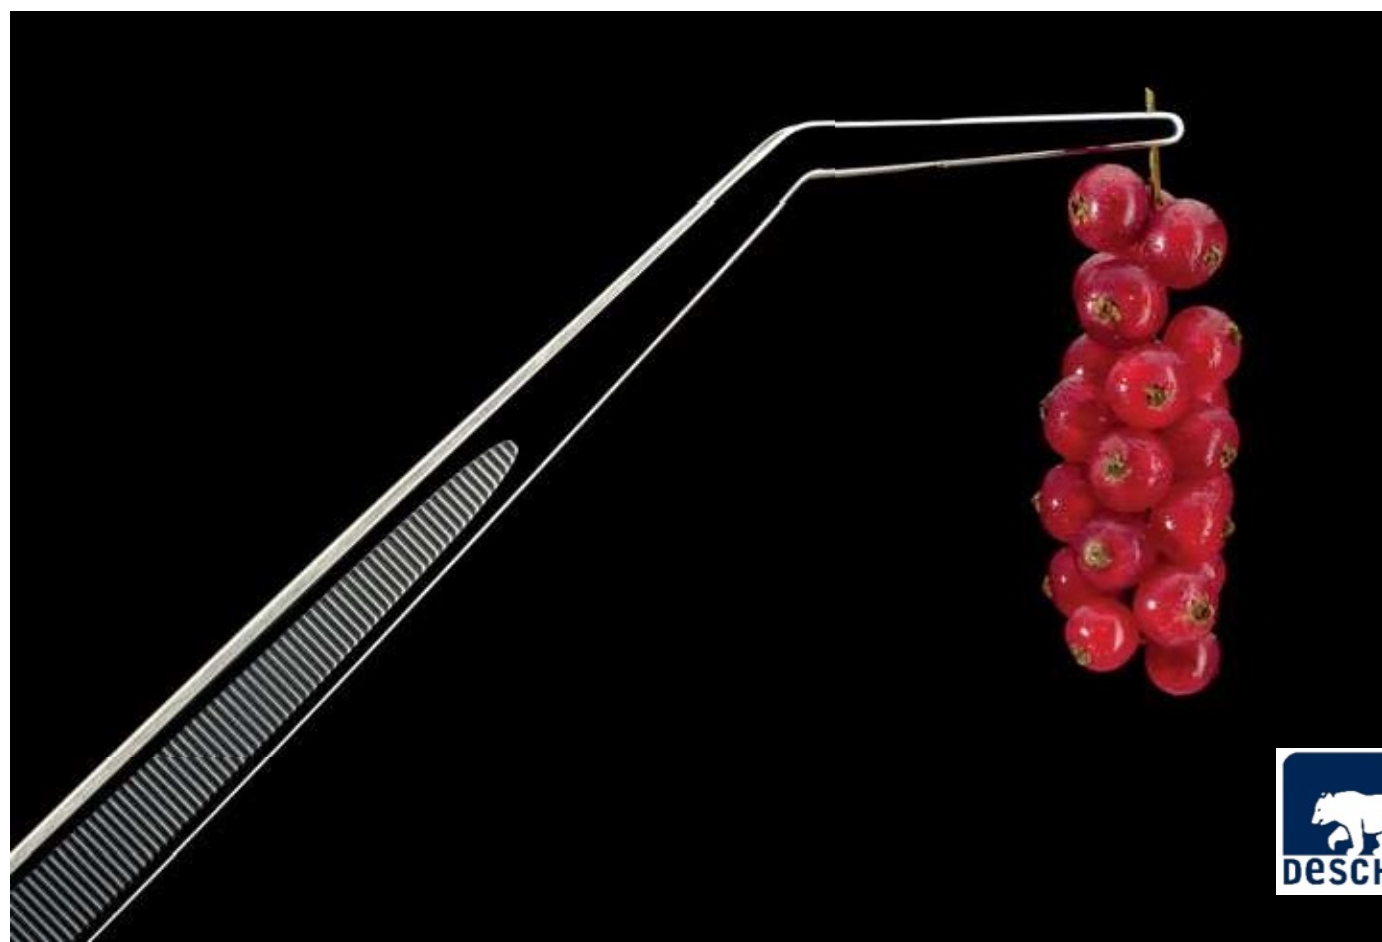

Molla per ghiaccio

Ice cube tongs

Cod.	L cm	Box
010400	18	12

Molla frutta

Design by Michele Capuani

Fruit tongs

Cod.	L cm	Box
014500	30	12
014515	15	12
014523	23,5	12

Molla per ghiaccio

Ice cube tongs

Cod.	L cm	Box
011100	20	12

Molla frutta 40°

Design by Michele Capuani

40° fruit tongs

Cod.	L cm	Box
014600	30	12
014615	15	12
014623	23,5	12

Molla per ghiaccio

Ice cube tongs

Cod.	L cm	Box
011500	16	12

Molla frutta in nylon & fiberglass

Design by Michele Capuani

Nylon & fiberglass fruit tongs

Cod.	L cm	Box
01833000	30	12