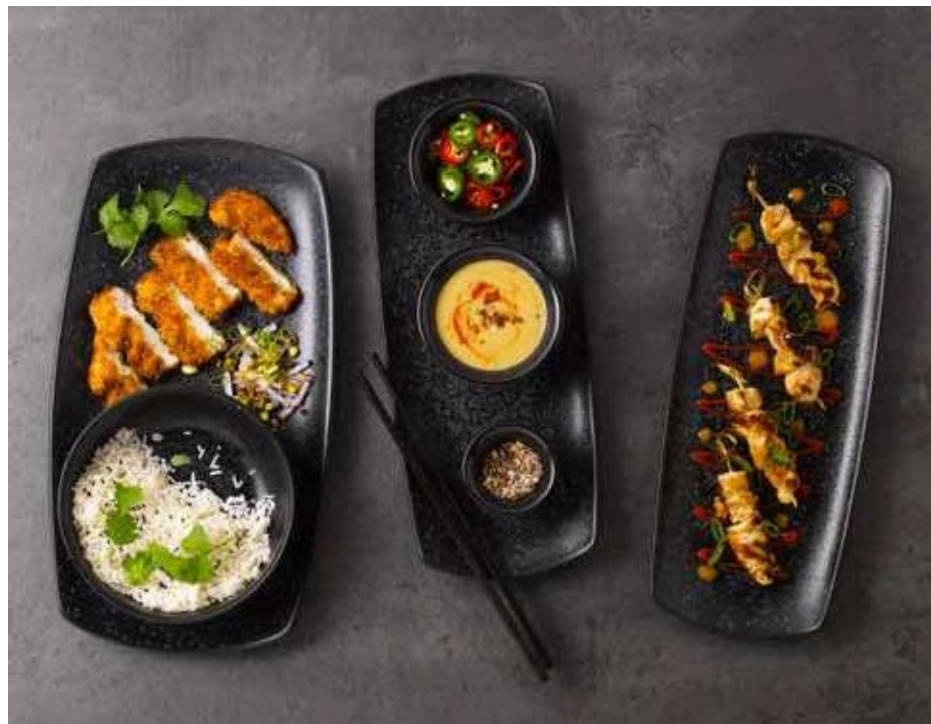

MENU SHADES

Striking Contrast and Texture

CALDERA

Ash Black

Menu Shades features a matte glaze with a mottled Caldera texture that enhances the surface of the tableware. A distinct colour palette creates a striking contrast against fresh ingredients and stunning food presentation.